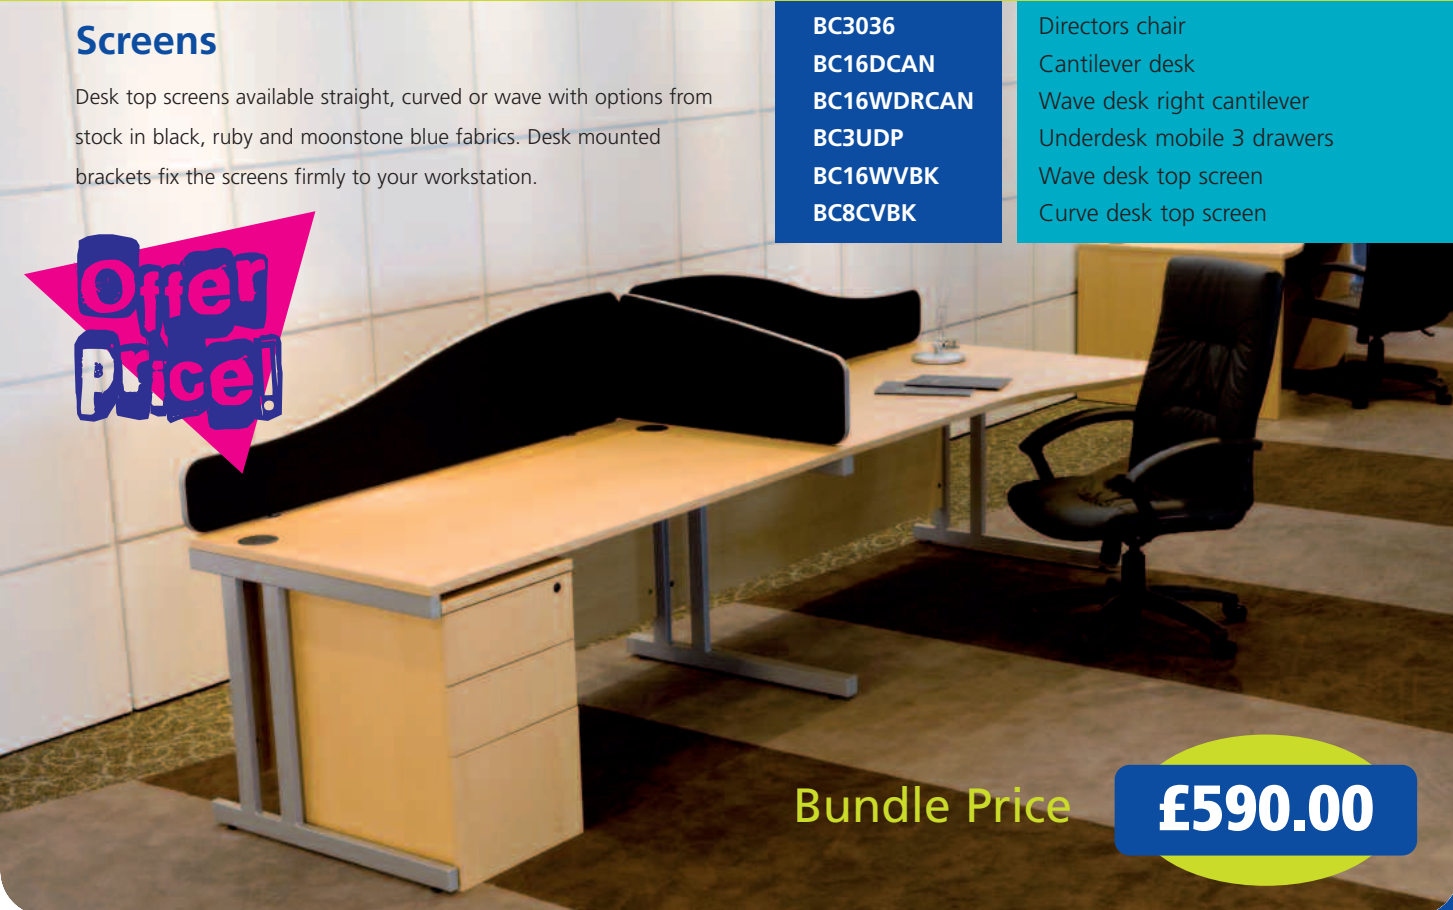

Pedestals

25mm tops and 18mm carcass. Board as previous description, with dowel and metal cam construction. Castors are 400mm 4 screw plate. Metal runners with 25kgs weight loading. Drawers are 4 sided wrap round with dowel and glue assembly, hardwood base, and fitted height adjusters.

Components

All components conform to the relevant European standards.

2 Door Cupboards and Bookshelves

25mm tops, 18mm carcass and backs. Board as previous description. Cupboards lockable, and all units fitted with shelves. Floor adjusters fitted as standard.

Conference Tables

25mm tops and 2mm PVC protective edging, board as previous description. 60mm chrome round legs fold down for easy storage.

Chair Fabrics

Screen Fabrics

Five working days delivery to mainland UK only, excludes the Highlands, Devon and Cornwall, and is also dependent on availability of products ordered.

Screens

Desk top screens available straight, curved or wave with options from stock in black, ruby and moonstone blue fabrics. Desk mounted brackets fix the screens firmly to your workstation.

- BC3036
- BC16DCAN
- BC16WDRCAN
- BC3UDP
- BC16WVBK
- BC8CVBK

- Directors chair
- Cantilever desk
- Wave desk right cantilever
- Underdesk mobile 3 drawers
- Wave desk top screen
- Curve desk top screen

Bundle Price **£590.00**

For Free Delivery Call **020 8842 4141**